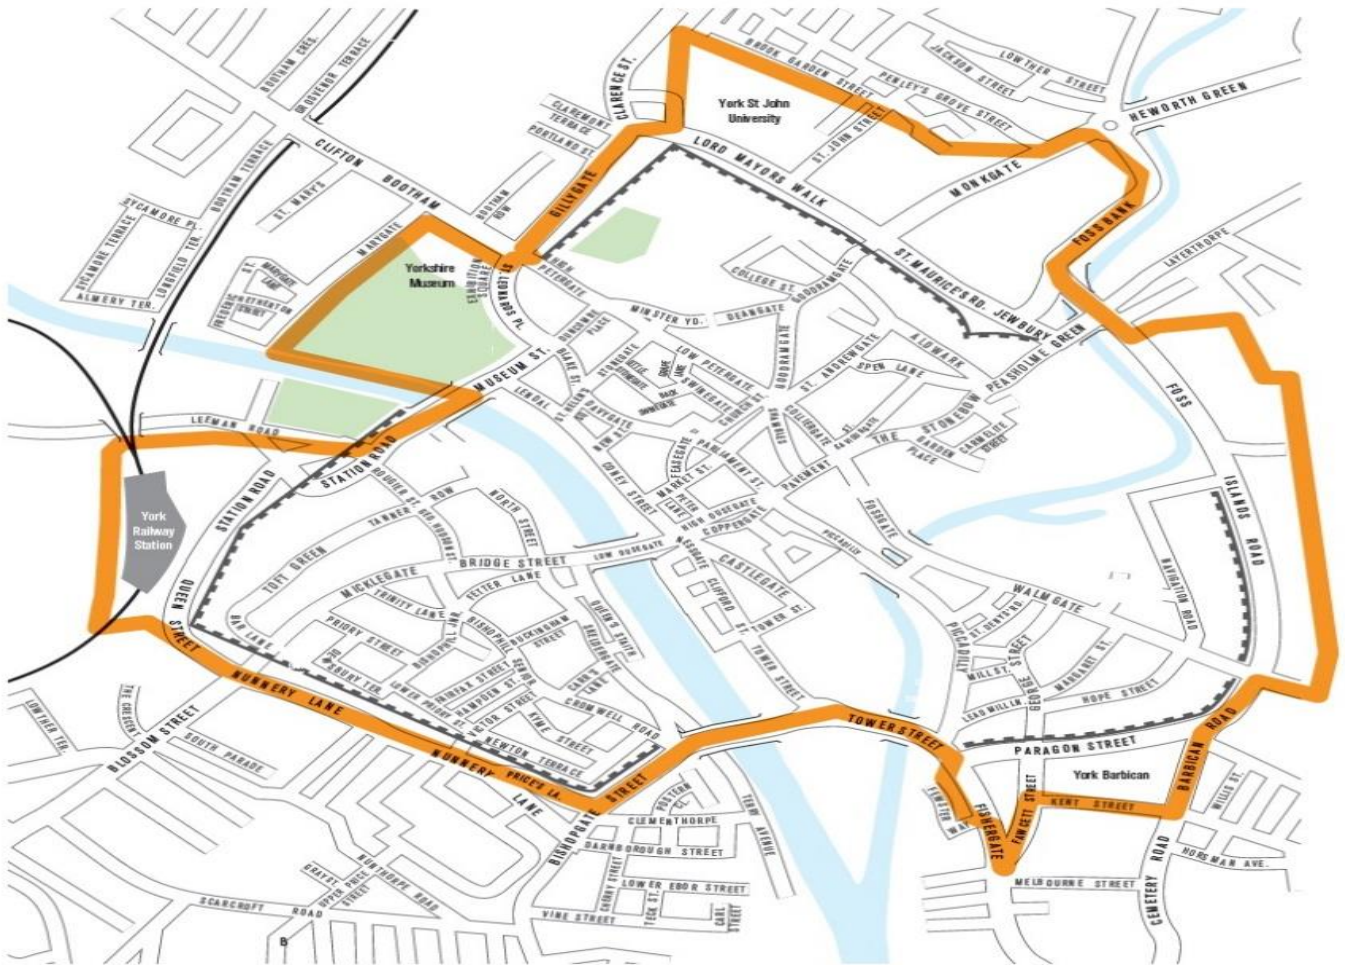

The BID Geography

Aldwark	Deangate	Kent Street	New Street	St Martins Lane
Back Swinegate	Duncombe Place	King Street	Newgate	St Mary's Square
Barbican Road	Dundas Street	Kings Court	North Street	St Maurices Road
Bishopgate Street	Exhibition Square	Kings Square	Nunnery Lane	St Sampsons Square
Blake Street	Fawcett Street	Kings Staith	Ogleforth	St Saviourgate
Blossom Street	Feasegate	Lendal	Palmer Lane	St Saviours Place
Bootham	Fetter Lane	Lendal Bridge	Paragon Street	Station Rise
Bridge Street	Finkle Street	Little Shambles	Parliament Street	Station Road
Buckingham Street	Fishergate	Little	Patrick Pool	Stonegate
Bridge Street	Foss Bank	Stonegate	Pavement	Stonegate Walk
Buckingham Street	Foss Island Road	Lord Mayors Walk	Peasholme Green	Swinegate
Castlegate	Foss Islands Road	Low Ousegate	Peckitt Street	Swinegate Court East

Chapter House Street	Fossgate	Low Petergate	Percys Lane	Swinegate Court West
Church Lane	Franklins Yard	Lower Friargate	Peter Lane	Tanner Row
Church Street	Garden Place	Margaret Street	Piccadilly	Tanners Moat
Clifford Street	George Hudson Street	Market Street	Priory Street	The Stonebow
Coffee Yard	George Street	Merchantgate	Queen Street	Toft Green
College Street	Gillygate	Micklegate	Rougier Street	Tower Street
Colliergate	Goodramgate	Mill Street	Shambles	Trinity Lane
Coney Street	Grape Lane	Minster Gates	Skeldergate	Walmgate
Coppergate	High Ousegate	Minster Yard	Spurriergate	Wellington Row
Coppergate Walk	High Petergate	Monkgate	St Denys Road	Whip-Ma-Whop-Ma Gate
Cromwell Road	Hungate	Museum Street	St Helens Square	
Cumberland Street	Jewbury	Navigation Road	St Johns Street	
Davygate	Jubbergate	Nessgate	St Leonards Place	